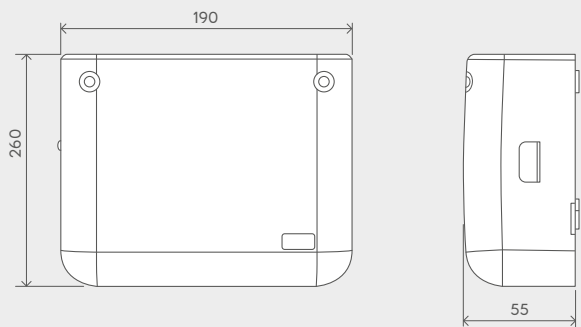

Vertical/horizontal performance

Discharge Pipework
8/10mm

Motor Power
22 Watts

Flow Rate
15L/h

Voltages
220-240 V/50 Hz

Tank Volume
175ml

Working Waste Water Temp
55°C

Product Weight
500g

Inlet Pipework
22mm

IP Rating
IP20

Discharge height (m)